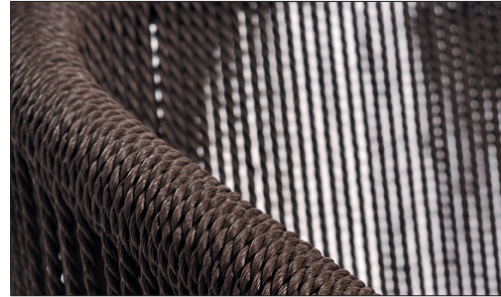

STRUTTURA - STRUCTURE

BIANCO - WHITE (RAL 9003)

GRIGIO - GREY (RAL 7022)

MOKA - DARK BROWN (RAL 8022)

INTRECCIO - WEAVING

CRICKET BIANCO

CRICKET CANAPA

CRICKET MOKA