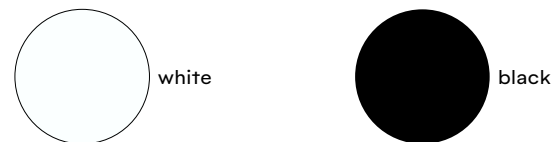

S/SL metal legs →