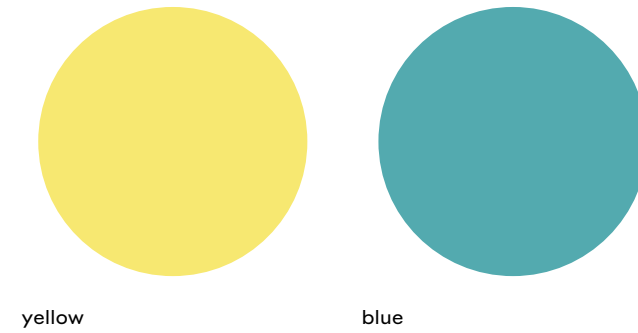

wooden legs →

Gotham Woody
Dario Delpin
Wood + metal base
pag 130

Color charts

Jujube
Antonio De Marco &
Simone Fanciullacci
Metal
pag 142

SG metal base →

sofa metal base →

Nube
Roberto Paoli
Freeform/PFF
pag 192