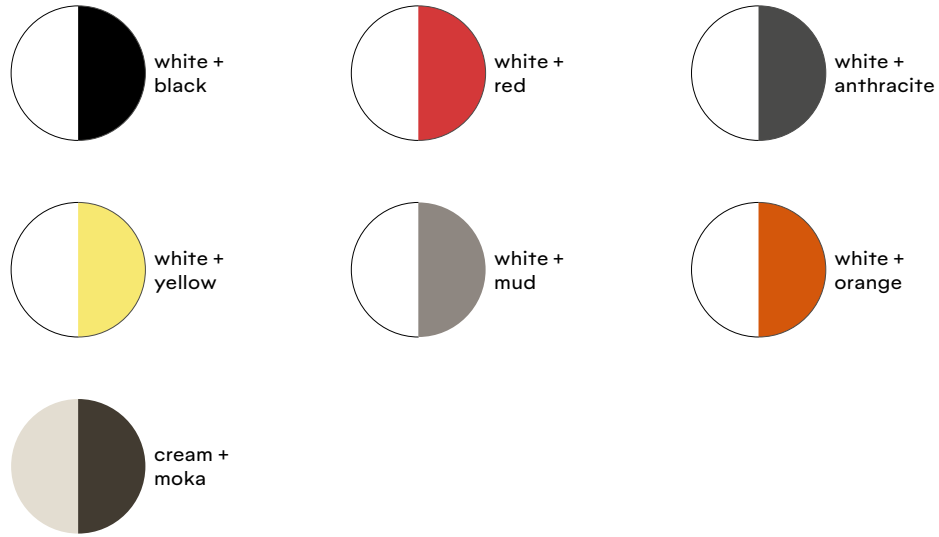

Altana
Antonio De Marco
Metal frames
pag 14

satin anthracite

satin sand

satin brown

satin anthracite

satin sand

satin anthracite

& finishes

Babah
Roberto Paoli
Polyurethane tech/PT
pag 44

Bicolor →

SG →

metal legs →

wooden legs →

Bubalus
Sovrappensiero
Metal frames
pag 64

wooden top →

Color charts

Cacao
Dario Delpin
Ash wood
pag 78

Churros
Kazuko Okamoto
Polyplus polyurethane
pag 98

Dogo
Roberto Paoli
Polymer Baydur® 110
pag 106

Gotham
Dario Delpin
Polyurethane tech/PT
pag 116

Bicolor →

metal legs →

grey

white

blue sky

red

Large →

black

grey