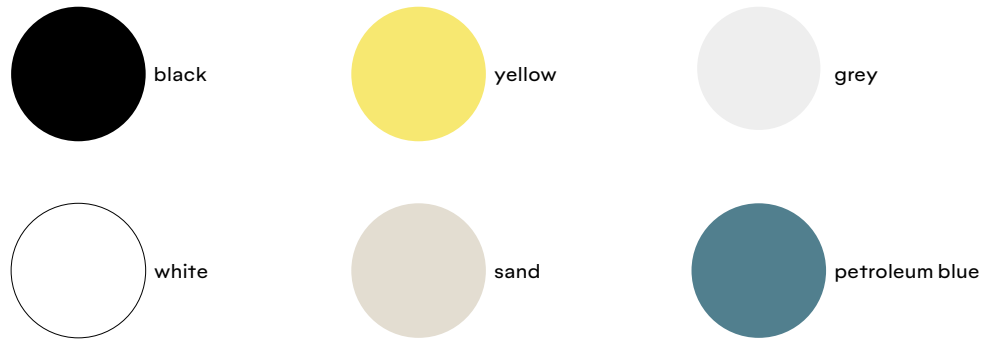

Gotham
Dario Delpin
Polyurethane tech/PT
pag 116