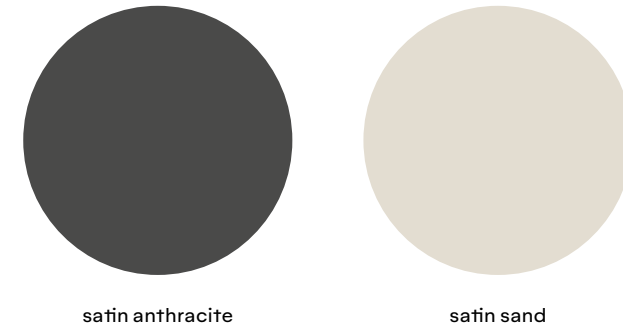

wooden legs →

Gotham Woody
Dario Delpin
Wood + metal base
pag 130

Color charts

Jujube
Antonio De Marco &
Simone Fanciullacci
Metal
pag 142

SG metal base →

sofa metal base →

Nube
Roberto Paoli
Freeform/PFF
pag 192