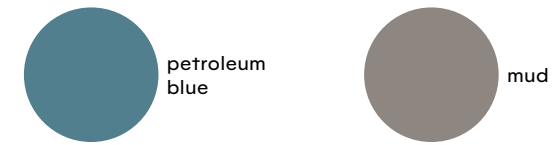

Churros
Kazuko Okamoto
Polyplus polyurethane
pag 98