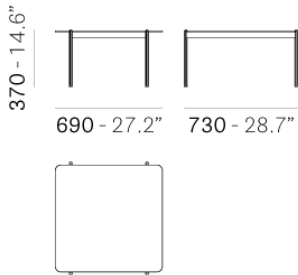

BLUME BLT_69X69

DESIGN:
SEBASTIAN HERKNER

Drawing inspiration from the concepts of elegance and sophistication, the Blume coffee tables featuring the seating's flower-shaped profile, which protrudes visibly beyond the perimeter of the top. Available in three heights with extruded aluminium frame and square 690x690 mm marble, composite marble or solid laminate top. The Blume tables may be combined to create different compositions.

INFORMATION REQUEST

Art. BLT_69X69X30

Art. BLT_69X69X37

Art. BLT_69X69X45

FRAME FINISHES

TOP FINISHES

ite