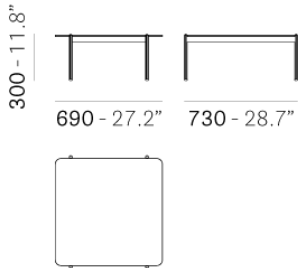

BLUME BLT_69X69

DESIGN:
SEBASTIAN HERKNER

Drawing inspiration from the concepts of elegance and sophistication, the Blume coffee tables featuring the seating's flower-shaped profile, which protrudes visibly beyond the perimeter of the top. Available in three heights with extruded aluminium frame and square 690x690 mm marble, composite marble or solid laminate top. The Blume tables may be combined to create different compositions.

INFORMATION REQUEST

Art. BLT_69X69X30

Art. BLT_69X69X37

Art. BLT_69X69X45

FRAME FINISHES

TOP FINISHES

ite