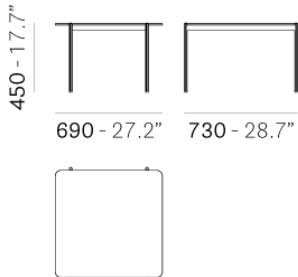

BLUME BLT_69X69

DESIGN:
SEBASTIAN HERKNER

Drawing inspiration from the concepts of elegance and sophistication, the Blume coffee tables featuring the seating's flower-shaped profile, which protrudes visibly beyond the perimeter of the top. Available in three heights with extruded aluminium frame and square 690x690 mm marble, composite marble or solid laminate top. The Blume tables may be combined to create different compositions.

INFORMATION REQUEST

Art. BLT_69X69X30

Art. BLT_69X69X37

Art. BLT_69X69X45

FRAME FINISHES

TOP FINISHES

ite