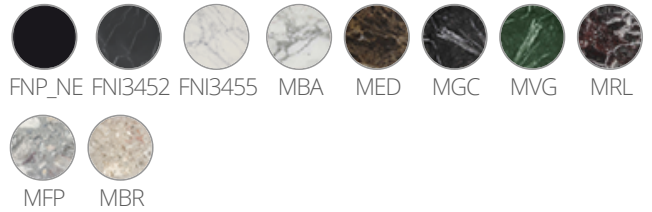

BLUME BLT_69X69

DESIGN:
SEBASTIAN HERKNER

Drawing inspiration from the concepts of elegance and sophistication, the Blume coffee tables featuring the seating's flower-shaped profile, which protrudes visibly beyond the perimeter of the top. Available in three heights with extruded aluminium frame and square 690x690 mm marble, composite marble or solid laminate top. The Blume tables may be combined to create different compositions.

INFORMATION REQUEST

Art. BLT_69X69X30

Art. BLT_69X69X37

Art. BLT_69X69X45

FRAME FINISHES

TOP FINISHES

ite