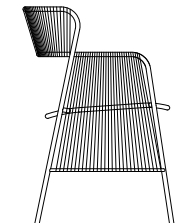

Le forme e il disegno stesso dell'intreccio riprendono e reinterpretano lo stile coloniale delle sedute outdoor secondo l'interpretazione di Antonio De Marco.

Altana is a collection of metal armchairs and lounge armchairs with generous and enveloping dimensions. The decoration with marine rope lightens and covers the entire seat, becoming a characteristic element of the collection.

The shapes and the design of the weave take up and reinterpret the colonial style of the outdoor seats according to the interpretation of Antonio De Marco.

Altana SP

Struttura in metallo verniciato a polveri per uso esterno, antracite, testa di moro oppure sabbia. Intrecciata a mano con corda marina.

Powder coated metal frame for outdoor use, anthracite, dark brown or sand. Hand woven with marine rope.

Width	56 cm – 22 in
Height	81 cm – 32 in
Seat height	43.5 cm – 17 in
Armrest height	63.5 cm – 25 in
Depth	54 cm – 21 in
Weight	6.4 kg – 14 lb
Packaging	0.28 m ³
Pieces for box	1

Outdoor 
Metal frame 

Altana P

Width	73 cm – 29 in
Height	83 cm – 32.5 in
Seat height	39 cm – 15.5 in
Armrest height	46 cm – 18 in
Depth	73 cm – 29 in
Weight	8.1 kg – 18 lb
Packaging	0.48 m ³
Pieces for box	1