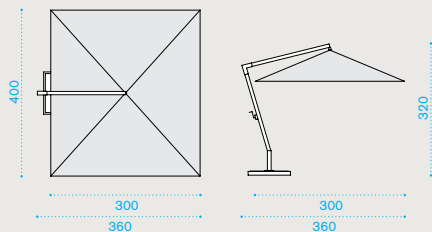

→ 90 | | | → 1 umbrella H 280 D 22 L 22 | → 2 poles H 283 D 37 L 14
 + Kit base → 1 H 30 D 110 L 110 | → 102

Item

Description

- HOOBRFA1 Ivory + base
 - HOOBRFA12 Dove grey + base
 - HOOBRFA10 Lilac + base
-
- COVER245 Rain cover for Holiday

Square umbrella 3x3 m

→ 85 | | | → 1 umbrella H 280 D 22 L 22 | → 2 poles H 283 D 37 L 14
 + Kit base → 1 H 30 D 110 L 110 | → 97

- HOOBQFA1 Ivory + base
 - HOOBQFA12 Dove grey + base
 - HOOBQFA10 Lilac + base
-
- COVER245 Rain cover for Holiday