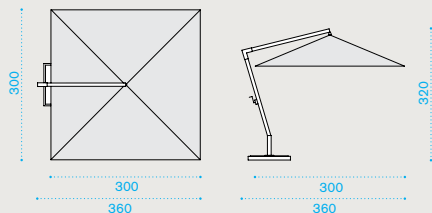

→ 90 | | | → 1 umbrella H 280 D 22 L 22 | → 2 poles H 283 D 37 L 14
 + Kit base → 1 H 30 D 110 L 110 | → 102

Item

Description

- HOOBRFA1 Ivory + base
 - HOOBRFA12 Dove grey + base
 - HOOBRFA10 Lilac + base
-
- COVER245 Rain cover for Holiday

Square umbrella 3x3 m

→ 85 | | | → 1 umbrella H 280 D 22 L 22 | → 2 poles H 283 D 37 L 14
 + Kit base → 1 H 30 D 110 L 110 | → 97

- HOOBQFA1 Ivory + base
 - HOOBQFA12 Dove grey + base
 - HOOBQFA10 Lilac + base
-
- COVER245 Rain cover for Holiday