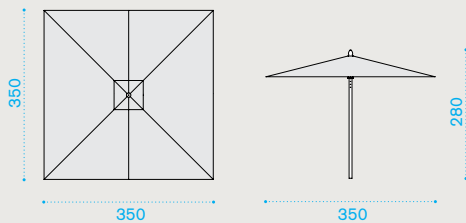

## Square umbrella 2,2x2,2 m

→ 12 | → 1 H 290 D 24 L 24 → 14

## Rectangular umbrella 3x2 m

→ 12 | → 1 H 290 D 24 L 24 → 14

- UMOMRP9 Aluminium, dove grey fabric
- UMOMRP7 Aluminium, white fabric
- UMOMRP77 Aluminium, red fabric

- COVER244 Rain cover, 27,5 Ø h260

## Square umbrella 3,5x3,5 m

→ 13 | → 1 H 290 D 24 L 24 → 15

- UMOMQM2P9 Aluminium, dove grey fabric
- UMOMQM2P7 Aluminium, white fabric

- COVER246 Rain cover, 27,5 Ø h260