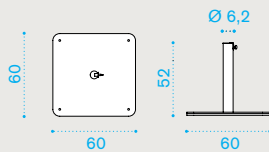

→ 48 | 2x → 1base H 2 D 62 L 62 → 1tube H 62 D 11 L 11 → 49

- OMBAM22PB31 White
  (Free 3,5x3,5)
- OMBAM22PB40 Mud grey
  (Free 3,5x3,5)