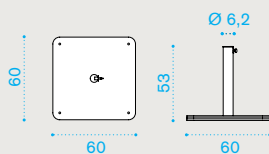

Base – 70 kg

for item: UMOMQM2

→ 70 | 3x → 1base H 2 D 62 L 62 → 1tube H 62 D 11 L 11 → 71

- OMBAM23PB31 White
  (Free 3,5x3,5)
- OMBAM23PB40 Mud grey
  (Free 3,5x3,5)