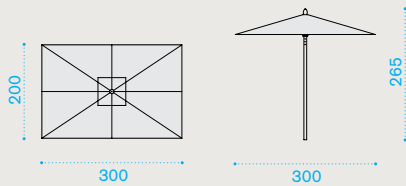

Rectangular umbrella 3x2 m

→ 12 | → 1 H 290 D 24 L 24 → 14

- ☐ UMOMRP9 Aluminium, dove grey fabric
- ☐ UMOMRP7 Aluminium, white fabric
- ☐ UMOMRP77 Aluminium, red fabric

- ☐ COVER244 Rain cover, 27,5 Ø h260