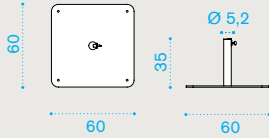

Technical info

Base – 23 kg

only for items: UMOMQM1 – UMOMR

→ 23,5 | → 1base H 2 D 62 L 62 → 1tube H 40 D 11 L 11 → 24,5

Item

Description

- OMBAM11PB31 White
  (Free 2,2x2,2 - 3x2)
- OMBAM11PB40 Mud grey
  (Free 2,2x2,2 - 3x2)