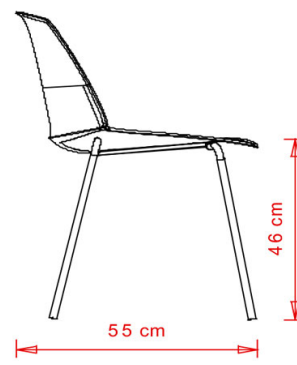

## Classy 1090

CLASSY COLLECTION:  
Classy 1090, Classy 1091, Classy 1092,

Chair with steel frame, 4 legs. Polypropylene shell.

[Watch the video](#)

### WEIGHT

5,9 Kg