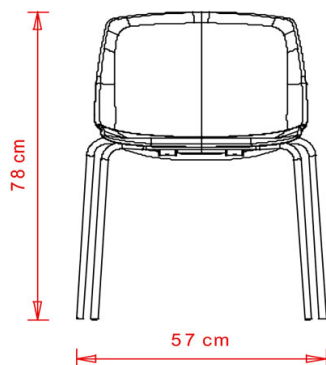

## Classy 1090

CLASSY COLLECTION:  
Classy 1090, Classy 1091, Classy 1092,

Chair with steel frame, 4 legs. Polypropylene shell.

[Watch the video](#)

### WEIGHT

5,9 Kg