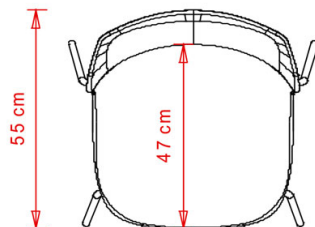

Classy

Luca Nichetto

Classy 1090

CLASSY COLLECTION:
Classy 1090, Classy 1091, Classy 1092,

Chair with steel frame, 4 legs. Polypropylene shell.

[Watch the video](#)

STACKABLE

8

WEIGHT

5,9 Kg

PACK

0,39 m³

PIECES PER BOX

4

FINISHES SEATING

PP POLYPROPYLENE

RAL 5021 Water blue /
NCS S4040-B40G
Water blue

RAL 9016 Traffic
white/
NCS S0502-B
Traffic white

PANTONE 411 C Clay /
NCS S6502-R Clay

RAL 1027 Curry /
NCS S3060-Y Curry

RAL 6003
Olive green /
NCS S7010-G50Y
Olive green

RAL 9005 Jet black /
NCS S9000-N
Jet black