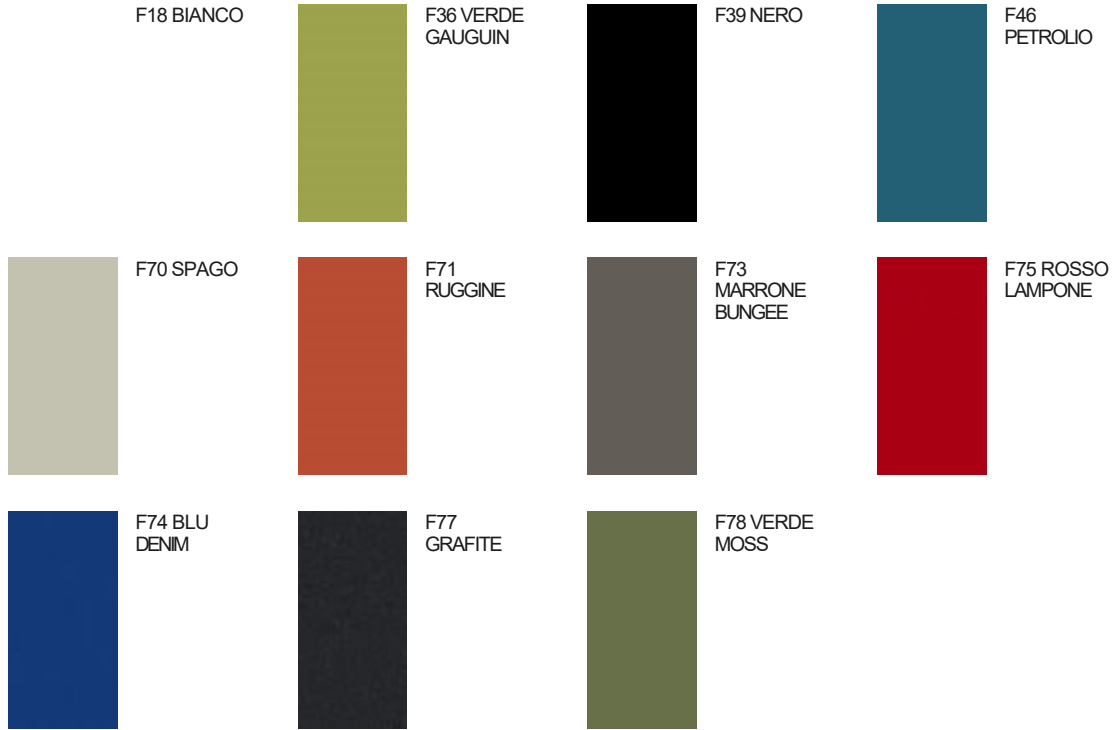

Shell

Integral polyurethane

Structure

Lacquers

Metals

A18
OSSIDIANA
OPACO