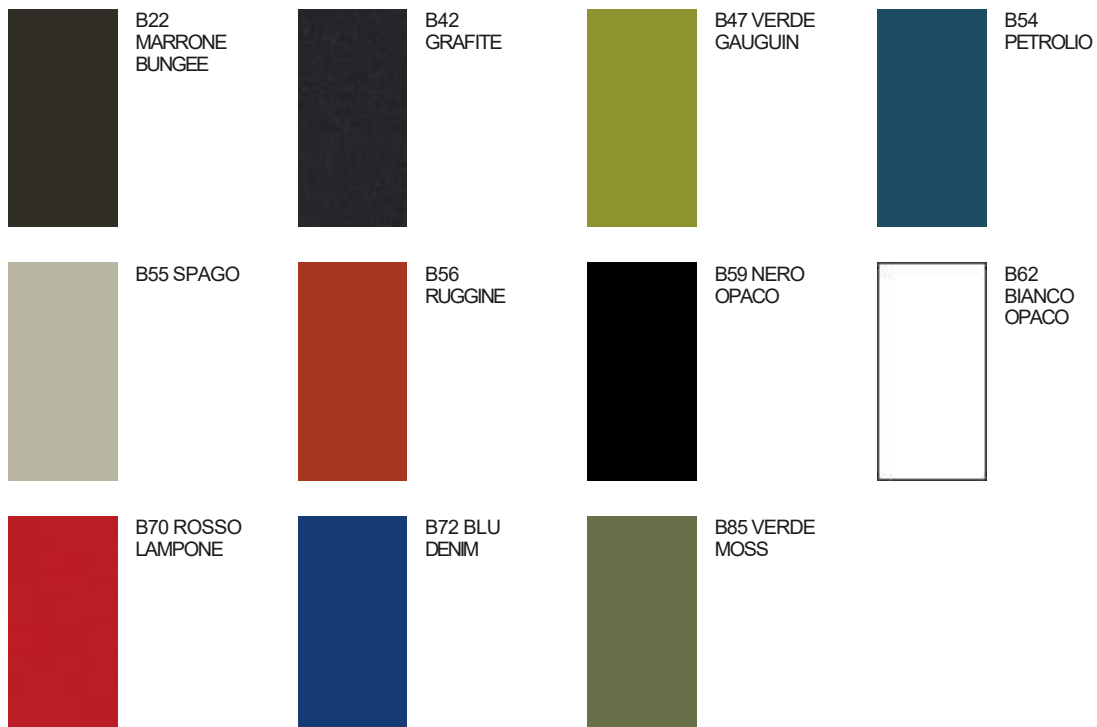

Shell

Integral polyurethane

Structure

Lacquers

Metals

A18
OSSIDIANA
OPACO