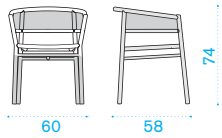

Kilt — design by Marcello Ziliani

Material

Stainless
Steel

Round
Rope
Grey

Teak

Round
Rope
Sand

Dining armchair - stainless steel

→ 5 | → 4 H 85 D 67 L 67 → 24

Item	Description	Pack unit
------	-------------	-----------

KISA00CG0	Armchair, steel + round rope	4
-----------	------------------------------	---

COVER313	Rain cover 62 x 60 h74	1
----------	------------------------	---

Dining armchair - Teak

→ 4 | → 4 H 85 D 67 L 67 → 24

KIST00CS0	Armchair, teak + round rope	4
-----------	-----------------------------	---

COVER313	Rain cover 62 x 60 h74	1
----------	------------------------	---