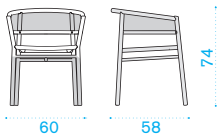

Kilt — design by Marcello Ziliani

Material

Stainless
Steel

Round
Rope
Grey

Teak

Round
Rope
Sand

Dining armchair - stainless steel

→ 5 | → 4 H 85 D 67 L 67 → 24

Item	Description	Pack unit
------	-------------	-----------

KISA00CG0	Armchair, steel + round rope	4
-----------	------------------------------	---

COVER313	Rain cover 62 x 60 h74	1
----------	------------------------	---

Dining armchair - Teak

→ 4 | → 4 H 85 D 67 L 67 → 24

KIST00CS0	Armchair, teak + round rope	4
-----------	-----------------------------	---

COVER313	Rain cover 62 x 60 h74	1
----------	------------------------	---