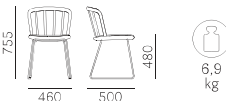

TECHNICAL DETAILS / Dettagli tecnici

Minimum order q.ty: 20 pcs
Ordine minimo: 20pz