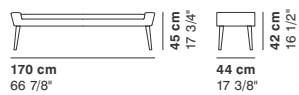

cod. 8716 / C\_2 seater

cod. 8717 / C\_2 seater major

cod. 8718 / C\_3 seater

cod. 8722 / D\_lounge chair

cod. 8723 / D\_lounge sofa

SERIE 50\_wood

cod. 8710 / A\_high armchair\_W

cod. 8711 / A\_high large armchair\_W

cod. 8712 / A\_high sofa\_W

cod. 8725 / A\_bench 120\_W

cod. 8726 / A\_bench 170\_W

cod. 8713 / B\_low armchair\_W

cod. 8714 / B\_low sofa\_W

SERIE 50 / SERIE 50\_W

cod. 8715 / C\_armchair\_W

cod. 8719 / C\_compact 2 seater\_W

cod. 8716 / C\_2 seater\_W

cod. 8717 / C\_2 seater major\_W

cod. 8718 / C\_3 seater\_W

cod. 8720 / D\_small lounge chair\_W

cod. 8722 / D\_lounge chair\_W

cod. 8723 / D\_lounge sofa\_W

Serie 50 / A

Serie 50 / B