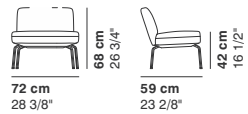

cod. 8716 / C\_2 seater

cod. 8717 / C\_2 seater major

cod. 8718 / C\_3 seater

cod. 8722 / D\_lounge chair

cod. 8723 / D\_lounge sofa

SERIE 50\_wood

cod. 8710 / A\_high armchair\_W

cod. 8711 / A\_high large armchair\_W

cod. 8712 / A\_high sofa\_W

cod. 8725 / A\_bench 120\_W

cod. 8726 / A\_bench 170\_W

cod. 8713 / B\_low armchair\_W

cod. 8714 / B\_low sofa\_W

SERIE 50 / SERIE 50\_W

cod. 8715 / C\_armchair\_W

cod. 8719 / C\_compact 2 seater\_W