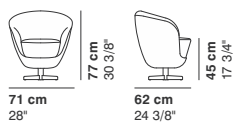

JANGO

Dati tecnici · Technical data · Données techniques · Technische Angaben

_swivel round base

- Legno massiccio di abete
- Legno massiccio di faggio
- A. Pannello di masonite
- B. Poliuretano espanso ignifugo indeformabile a quote differenziate
- C. Fibra di poliestere
- D. Rivestimento fisso in tessuto o pelle
- E. Acciaio

- Solid fir
- Solid beech
- A. Masonite panel
- B. Flame-retardant undeformable polyurethane foam of different densities
- C. Polyester fibers
- D. Fixed upholstery in fabric or leather
- E. Steel

_swivel cross base

- Bois de sapin massif
- Bois de hêtre massif
- A. Panneau de particules
- B. Mousse polyuréthane expansé ignifuge indéformable à épaisseurs différenciées
- C. Fibre de polyester
- D. Revêtement pas déhoussable en tissu ou cuir
- E. Acier

- Massivholz aus Tanne
- Massivholz aus Buche
- A. Holzfaserplatte
- B. Feuerfester formbeständige Polyurethanschaum in unterschiedlicher Dichte
- C. Polyester
- D. Unabziehbarer Bezug aus Stoff oder Leder
- E. Stahl

Note · Notes · Annotation · Anmerkung

- Base personalizzabile con tinta cliente
- Cuscini extra disponibili
- COM: tessuto cliente (tinta unita e h. 140 cm.) - campione richiesto
- COL: pelle cliente - campione richiesto
- CAT. SPECIAL: prezzo e disponibilità su richiesta

- Base customizable with customer's colors on request
- Extra cushions available
- COM: client's fabric (plain colour and width 140 cm.) - sample required
- COL: client's leather - sample required
- CAT. SPECIAL: price and availability on request

- Piètement disponible en autres finitions sur demande
- Autres coussins disponibles
- COM: tissu fourni (couleur unie et hauteur 140 cm.) - échantillon nécessaire
- COL: cuir fourni - échantillon nécessaire
- CAT. SPECIAL: prix et disponibilité sur demande