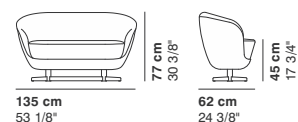

JANGO

Dati tecnici · Technical data · Données techniques · Technische Angaben

_swivel round base

- Legno massiccio di abete
- Legno massiccio di faggio
- A. Pannello di masonite
- B. Poliuretano espanso ignifugo indeformabile a quote differenziate
- C. Fibra di poliestere
- D. Rivestimento fisso in tessuto o pelle
- E. Acciaio

- Solid fir
- Solid beech
- A. Masonite panel
- B. Flame-retardant undeformable polyurethane foam of different densities
- C. Polyester fibers
- D. Fixed upholstery in fabric or leather
- E. Steel

_swivel cross base

- Bois de sapin massif
- Bois de hêtre massif
- A. Panneau de particules
- B. Mousse polyuréthane expansé ignifuge indéformable à épaisseurs différenciées
- C. Fibre de polyester
- D. Revêtement pas déhoussable en tissu ou cuir
- E. Acier

- Massivholz aus Tanne
- Massivholz aus Buche
- A. Holzfaserplatte
- B. Feuerfester formbeständige Polyurethanschaum in unterschiedlicher Dichte
- C. Polyester
- D. Unabziehbarer Bezug aus Stoff oder Leder
- E. Stahl

Note · Notes · Annotation · Anmerkung

- Base personalizzabile con tinta cliente
- Cuscini extra disponibili
- COM: tessuto cliente (tinta unita e h. 140 cm.) - campione richiesto
- COL: pelle cliente - campione richiesto
- CAT. SPECIAL: prezzo e disponibilità su richiesta

- Base customizable with customer's colors on request
- Extra cushions available
- COM: client's fabric (plain colour and width 140 cm.) - sample required
- COL: client's leather - sample required
- CAT. SPECIAL: price and availability on request

- Piètement disponible en autres finitions sur demande
- Autres coussins disponibles
- COM: tissu fourni (couleur unie et hauteur 140 cm.) - échantillon nécessaire
- COL: cuir fourni - échantillon nécessaire
- CAT. SPECIAL: prix et disponibilité sur demande