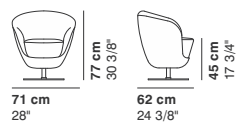

JANGO

Dati tecnici · Technical data · Données techniques · Technische Angaben

_swivel round base

- Legno massiccio di abete
- Legno massiccio di faggio
- A. Pannello di masonite
- B. Poliuretano espanso ignifugo indeformabile a quote differenziate
- C. Fibra di poliestere
- D. Rivestimento fisso in tessuto o pelle
- E. Acciaio

- Solid fir
- Solid beech
- A. Masonite panel
- B. Flame-retardant undeformable polyurethane foam of different densities
- C. Polyester fibers
- D. Fixed upholstery in fabric or leather
- E. Steel

_swivel cross base

- Bois de sapin massif
- Bois de hêtre massif
- A. Panneau de particules
- B. Mousse polyuréthane expansé ignifuge indéformable à épaisseurs différenciées
- C. Fibre de polyester
- D. Revêtement pas déhoussable en tissu ou cuir
- E. Acier

- Massivholz aus Tanne
- Massivholz aus Buche
- A. Holzfaserplatte
- B. Feuerfester formbeständige Polyurethanschaum in unterschiedlicher Dichte
- C. Polyester
- D. Unabziehbarer Bezug aus Stoff oder Leder
- E. Stahl

Note · Notes · Annotation · Anmerkung

- Base personalizzabile con tinta cliente
- Cuscini extra disponibili
- COM: tessuto cliente (tinta unita e h. 140 cm.) - campione richiesto
- COL: pelle cliente - campione richiesto
- CAT. SPECIAL: prezzo e disponibilità su richiesta

- Base customizable with customer's colors on request
- Extra cushions available
- COM: client's fabric (plain colour and width 140 cm.) - sample required
- COL: client's leather - sample required
- CAT. SPECIAL: price and availability on request

- Piètement disponible en autres finitions sur demande
- Autres coussins disponibles
- COM: tissu fourni (couleur unie et hauteur 140 cm.) - échantillon nécessaire
- COL: cuir fourni - échantillon nécessaire
- CAT. SPECIAL: prix et disponibilité sur demande