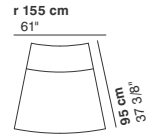

cod. 9012 / **left element 200**

GUEST

cod. 9013 / right element peninsula

290 cm
114 1/8"

76 cm
29 7/8"

95-135 cm
37 3/8"- 53 1/8"

40 cm
15 3/4"

cod. 9014 / left element peninsula

290 cm
114 1/8"

76 cm
29 7/8"

95-135 cm
37 3/8"- 53 1/8"

40 cm
15 3/4"

cod. 9015 / open element curved 100

100 cm
39 3/8"

76 cm
29 7/8"

40 cm
15 3/4"

R 250 cm
98 3/8"

r 155 cm
61"

95 cm
37 3/8"

cod. 9016 / closed element curved 100

100 cm
39 3/8"

76 cm
29 7/8"

40 cm
15 3/4"

r 155 cm
61"

R 250 cm
98 3/8"

95 cm
37 3/8"

cod. 9017 / open element curved 200

200 cm
78 3/4"

76 cm
29 7/8"

40 cm
15 3/4"

R 250 cm
98 3/8"

r 155 cm
61"