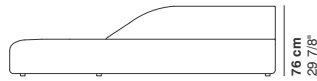

cod. 9012 / **left element 200**

GUEST

cod. 9013 / right element peninsula

290 cm
114 1/8"

76 cm
29 7/8"

95-135 cm
37 3/8"- 53 1/8"

40 cm
15 3/4"

cod. 9014 / left element peninsula

290 cm
114 1/8"

76 cm
29 7/8"

95-135 cm
37 3/8"- 53 1/8"

40 cm
15 3/4"

cod. 9015 / open element curved 100

100 cm
39 3/8"

76 cm
29 7/8"

40 cm
15 3/4"