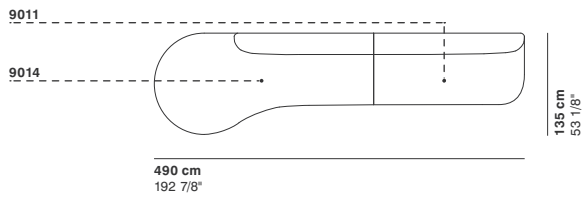

cod. 9012 / **left element 200**

GUEST

cod. 9013 / right element peninsula

290 cm
114 1/8"

76 cm
29 7/8"

95-135 cm
37 3/8"- 53 1/8"

40 cm
15 3/4"

cod. 9014 / left element peninsula

R 250 cm
98 3/8"

95 cm
37 3/8"

cod. 9017 / open element curved 200

200 cm
78 3/4"

76 cm
29 7/8"

40 cm
15 3/4"

R 250 cm
98 3/8"

r 155 cm
61"

cod. 9019 / ottoman diam.70

40 cm
15 3/4"

Ø 70 cm
27 1/2"

cod. 9020 / ottoman diam.100

40 cm
15 3/4"

Ø100 cm
39 3/8"

cod. 9021 / ottoman diam.130

40 cm
15 3/4"

Ø130 cm
51 1/8"

GUEST

cod. GUE01 / composition

cod. GUE02 / composition

cod. GUE03 / composition

cod. GUE04 / composition

cod. GUE05 / composition

cod. GUE06 / composition