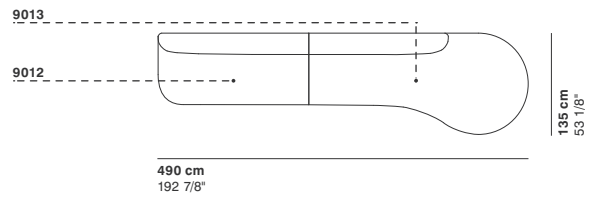

cod. 9012 / **left element 200**

GUEST

cod. 9013 / right element peninsula

290 cm
114 1/8"

76 cm
29 7/8"

95-135 cm
37 3/8"- 53 1/8"

40 cm
15 3/4"

cod. 9014 / left element peninsula

R 250 cm
98 3/8"

95 cm
37 3/8"

cod. 9017 / open element curved 200

200 cm
78 3/4"

76 cm
29 7/8"

40 cm
15 3/4"

R 250 cm
98 3/8"

r 155 cm
61"

cod. 9019 / ottoman diam.70

40 cm
15 3/4"

Ø 70 cm
27 1/2"

cod. 9020 / ottoman diam.100

40 cm
15 3/4"

Ø100 cm
39 3/8"

cod. 9021 / ottoman diam.130

40 cm
15 3/4"

Ø130 cm
51 1/8"

GUEST

cod. GUE01 / composition

cod. GUE02 / composition

cod. GUE03 / composition

cod. GUE04 / composition

cod. GUE05 / composition

cod. GUE06 / composition