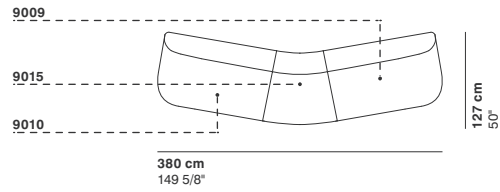

R 250 cm
98 3/8"

95 cm
37 3/8"

cod. 9017 / open element curved 200

200 cm
78 3/4"

76 cm
29 7/8"

40 cm
15 3/4"

R 250 cm
98 3/8"

r 155 cm
61"

95 cm
37 3/8"

cod. 9018 / closed element curved 200

200 cm
78 3/4"

76 cm
29 7/8"

40 cm
15 3/4"

r 155 cm
61"

R 250 cm
98 3/8"

95 cm
37 3/8"

cod. 9019 / ottoman diam.70

40 cm
15 3/4"

Ø 70 cm
27 1/2"

cod. 9020 / ottoman diam.100

40 cm
15 3/4"

Ø100 cm
39 3/8"

cod. 9021 / ottoman diam.130

40 cm
15 3/4"

Ø130 cm
51 1/8"

GUEST

cod. GUE01 / composition

cod. GUE02 / composition

cod. GUE03 / composition

cod. GUE04 / composition

cod. GUE05 / composition

cod. GUE06 / composition