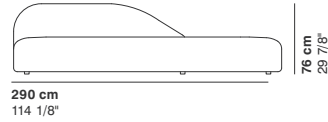

GUEST

cod. 9000 / **armchair**

cod. 9001 / **2 seater**

cod. 9002 / **2 seater major**

cod. 9003 / **3 seater**

cod. 9004 / **right peninsula**

cod. 9005 / **left peninsula**

cod. 9025 / **small right peninsula**

cod. 9012 / **left element 200**

GUEST

cod. 9013 / right element peninsula

290 cm
114 1/8"

76 cm
29 7/8"

95-135 cm
37 3/8"- 53 1/8"

40 cm
15 3/4"

cod. 9014 / left element peninsula

290 cm
114 1/8"

76 cm
29 7/8"

95-135 cm
37 3/8"- 53 1/8"

40 cm
15 3/4"

cod. 9015 / open element curved 100

100 cm
39 3/8"

76 cm
29 7/8"

40 cm
15 3/4"