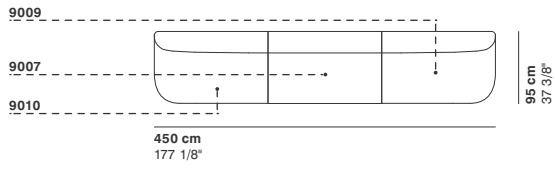

R 250 cm
98 3/8"

95 cm
37 3/8"

cod. 9017 / open element curved 200

200 cm
78 3/4"

76 cm
29 7/8"

40 cm
15 3/4"

R 250 cm
98 3/8"

r 155 cm
61"

95 cm
37 3/8"

cod. 9018 / closed element curved 200

200 cm
78 3/4"

76 cm
29 7/8"

40 cm
15 3/4"

r 155 cm
61"

R 250 cm
98 3/8"

95 cm
37 3/8"

cod. 9019 / ottoman diam.70

40 cm
15 3/4"

Ø 70 cm
27 1/2"

cod. 9020 / ottoman diam.100

40 cm
15 3/4"

Ø100 cm
39 3/8"

cod. 9021 / ottoman diam.130

40 cm
15 3/4"

Ø130 cm
51 1/8"

GUEST

cod. GUE01 / composition

cod. GUE02 / composition

cod. GUE03 / composition

cod. GUE04 / composition

cod. GUE05 / composition

cod. GUE06 / composition