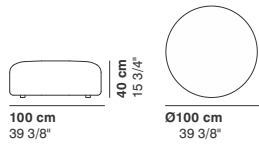

R 250 cm
98 3/8"

r 155 cm
61"

95 cm
37 3/8"

cod. 9016 / closed element curved 100

100 cm
39 3/8"

76 cm
29 7/8"

40 cm
15 3/4"

r 155 cm
61"

R 250 cm
98 3/8"

95 cm
37 3/8"

cod. 9017 / open element curved 200

200 cm
78 3/4"

76 cm
29 7/8"

40 cm
15 3/4"

R 250 cm
98 3/8"

r 155 cm
61"

95 cm
37 3/8"

cod. 9018 / closed element curved 200

200 cm
78 3/4"

76 cm
29 7/8"

40 cm
15 3/4"

r 155 cm
61"

R 250 cm
98 3/8"

95 cm
37 3/8"

cod. 9019 / ottoman diam.70

40 cm
15 3/4"

Ø 70 cm
27 1/2"

cod. 9020 / ottoman diam.100

40 cm
15 3/4"

Ø100 cm
39 3/8"

cod. 9021 / ottoman diam.130

40 cm
15 3/4"