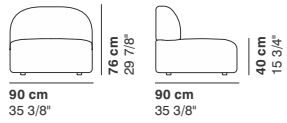

GUEST

cod. 9000 / **armchair**