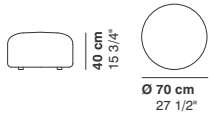

R 250 cm
98 3/8"

r 155 cm
61"

95 cm
37 3/8"

cod. 9016 / closed element curved 100

100 cm
39 3/8"

76 cm
29 7/8"

40 cm
15 3/4"

r 155 cm
61"

R 250 cm
98 3/8"

95 cm
37 3/8"

cod. 9017 / open element curved 200

200 cm
78 3/4"

76 cm
29 7/8"

40 cm
15 3/4"

R 250 cm
98 3/8"

r 155 cm
61"

95 cm
37 3/8"

cod. 9018 / closed element curved 200

200 cm
78 3/4"

76 cm
29 7/8"

40 cm
15 3/4"

r 155 cm
61"

R 250 cm
98 3/8"

95 cm
37 3/8"

cod. 9019 / ottoman diam.70

40 cm
15 3/4"

Ø 70 cm
27 1/2"

cod. 9020 / ottoman diam.100

40 cm
15 3/4"

Ø100 cm
39 3/8"

cod. 9021 / ottoman diam.130

40 cm
15 3/4"