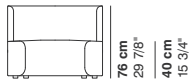

100 cm
39 3/8"

76 cm
29 7/8"

40 cm
15 3/4"