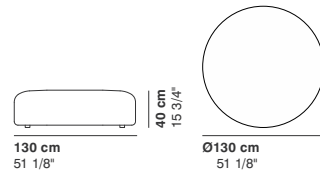

290 cm
114 1/8"

76 cm
29 7/8"

95-135 cm
37 3/8"- 53 1/8"

40 cm
15 3/4"

cod. 9015 / open element curved 100

100 cm
39 3/8"

76 cm
29 7/8"

40 cm
15 3/4"

R 250 cm
98 3/8"

95 cm
37 3/8"

cod. 9017 / open element curved 200

200 cm
78 3/4"

76 cm
29 7/8"

40 cm
15 3/4"

R 250 cm
98 3/8"

r 155 cm
61"

95 cm
37 3/8"

cod. 9018 / closed element curved 200

200 cm
78 3/4"

76 cm
29 7/8"

40 cm
15 3/4"

r 155 cm
61"

R 250 cm
98 3/8"

95 cm
37 3/8"

cod. 9019 / ottoman diam.70

40 cm
15 3/4"

Ø 70 cm
27 1/2"

cod. 9020 / ottoman diam.100

40 cm
15 3/4"

Ø100 cm
39 3/8"

cod. 9021 / ottoman diam.130

40 cm
15 3/4"