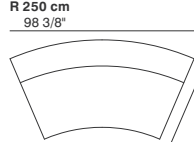

R 250 cm
98 3/8"

r 155 cm
61"

95 cm
37 3/8"

cod. 9016 / closed element curved 100

100 cm
39 3/8"

76 cm
29 7/8"

40 cm
15 3/4"

r 155 cm
61"

R 250 cm
98 3/8"

95 cm
37 3/8"

cod. 9017 / open element curved 200

200 cm
78 3/4"

76 cm
29 7/8"

40 cm
15 3/4"

R 250 cm
98 3/8"

r 155 cm
61"

95 cm
37 3/8"

cod. 9018 / closed element curved 200

200 cm
78 3/4"

76 cm
29 7/8"

40 cm
15 3/4"

r 155 cm
61"

R 250 cm
98 3/8"

95 cm
37 3/8"

cod. 9019 / ottoman diam.70

40 cm
15 3/4"

Ø 70 cm
27 1/2"

cod. 9020 / ottoman diam.100

40 cm
15 3/4"

Ø100 cm
39 3/8"

cod. 9021 / ottoman diam.130

40 cm
15 3/4"