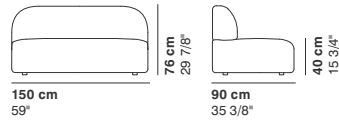

cod. 9001 / **2 seater**