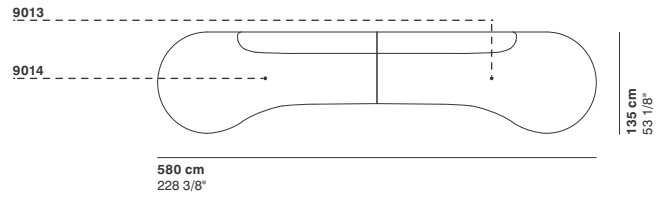

R 250 cm
98 3/8"

95 cm
37 3/8"

cod. 9017 / open element curved 200

200 cm
78 3/4"

76 cm
29 7/8"

40 cm
15 3/4"

R 250 cm
98 3/8"

r 155 cm
61"

95 cm
37 3/8"

cod. 9018 / closed element curved 200

200 cm
78 3/4"

76 cm
29 7/8"

40 cm
15 3/4"

r 155 cm
61"

R 250 cm
98 3/8"

95 cm
37 3/8"

cod. 9019 / ottoman diam.70

40 cm
15 3/4"

Ø 70 cm
27 1/2"

cod. 9020 / ottoman diam.100

40 cm
15 3/4"

Ø100 cm
39 3/8"

cod. 9021 / ottoman diam.130

40 cm
15 3/4"

Ø130 cm
51 1/8"

GUEST

cod. GUE01 / composition

cod. GUE02 / composition

cod. GUE03 / composition

cod. GUE04 / composition

cod. GUE05 / composition

cod. GUE06 / composition