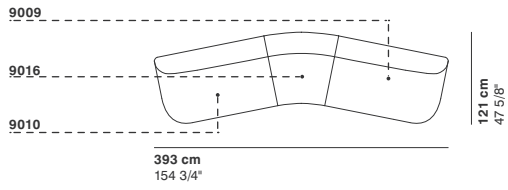

R 250 cm
98 3/8"

r 155 cm
61"

95 cm
37 3/8"

cod. 9016 / closed element curved 100

100 cm
39 3/8"

76 cm
29 7/8"

40 cm
15 3/4"

r 155 cm
61"

R 250 cm
98 3/8"

95 cm
37 3/8"

cod. 9017 / open element curved 200

200 cm
78 3/4"

76 cm
29 7/8"

40 cm
15 3/4"

R 250 cm
98 3/8"

r 155 cm
61"

cod. 9019 / ottoman diam.70

40 cm
15 3/4"

Ø 70 cm
27 1/2"

cod. 9020 / ottoman diam.100

40 cm
15 3/4"

Ø100 cm
39 3/8"

cod. 9021 / ottoman diam.130

40 cm
15 3/4"

Ø130 cm
51 1/8"

GUEST

cod. GUE01 / composition

cod. GUE02 / composition

cod. GUE03 / composition

cod. GUE04 / composition

cod. GUE05 / composition

cod. GUE06 / composition