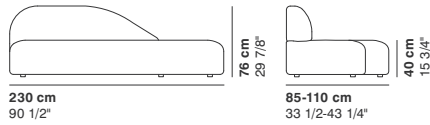

GUEST

cod. 9000 / **armchair**

cod. 9001 / **2 seater**

cod. 9002 / **2 seater major**

cod. 9003 / **3 seater**

cod. 9004 / **right peninsula**

cod. 9005 / **left peninsula**

cod. 9025 / **small right peninsula**

cod. 9012 / **left element 200**

GUEST

cod. 9013 / right element peninsula

290 cm
114 1/8"

76 cm
29 7/8"

95-135 cm
37 3/8"- 53 1/8"

40 cm
15 3/4"

cod. 9014 / left element peninsula

290 cm
114 1/8"

76 cm
29 7/8"

95-135 cm
37 3/8"- 53 1/8"

40 cm
15 3/4"

cod. 9015 / open element curved 100

100 cm
39 3/8"

76 cm
29 7/8"

40 cm
15 3/4"