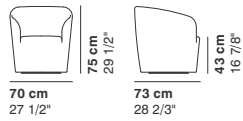

cod. 8403 / small swivel armchair