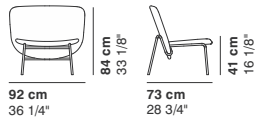

ALA

cod. 8870 / steel_low armchair