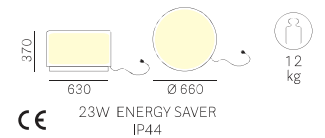

SEAT Sedile	FRAME Telaio	POLYETHYLENE Polietilene
PET	Ø 630	With zinc-coated base, hammered white powder coated Con base zincata, verniciata bianco bucciato

PET FINISHES / Finiture PET

BI

PACKING / Imballo

TECHNICAL DETAILS / Dettagli tecnici