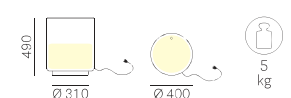

CE 25W ENERGY SAVER
IP20