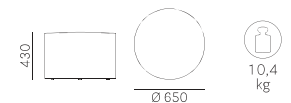

TECHNICAL DETAILS / Dettagli tecnici