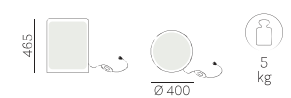

Wow 485E

LUMINOSO

SEAT Sedile	FRAME Telaio	POLYETHYLENE Polietilene
PET	Ø 400	

PET FINISHES / Finiture PET

BI

PACKING / Imballo

TECHNICAL DETAILS / Dettagli tecnici

CE 23W ENERGY SAVER
IP44

Wow 485L

LED

SEAT Sedile	FRAME Telaio	POLYETHYLENE Polietilene
PET	Ø 400	

PET FINISHES / Finiture PET

BI

LED RGB

PACKING / Imballo

TECHNICAL DETAILS / Dettagli tecnici

CE IP40

Wow 486

LUMINOSO

SEAT Sedile	FRAME Telaio	POLYETHYLENE Polietilene
	Ø 310	Methacrylate top included Con ripiano in metacrilato

PET FINISHES / Finiture PET

BI

ME FINISHES / Finiture ME

OP

PACKING / Imballo

TECHNICAL DETAILS / Dettagli tecnici

CE 25W ENERGY SAVER
IP20