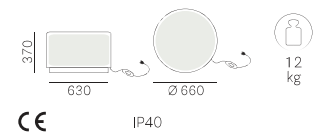

SEAT Sedile	FRAME Telaio	POLYETHYLENE Polietilene
PET	Ø 630	With hammered white powder coated base Con base verniciata bianco bucciato

PET FINISHES / Finiture PET

BI

LED RGB

PACKING / Imballo

TECHNICAL DETAILS / Dettagli tecnici